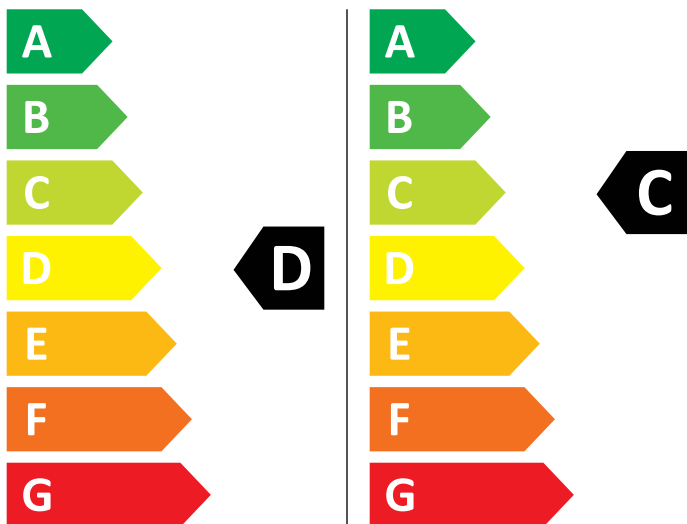

ENERG

AEG

L9WBE49W 914600308

275 kWh /

65 kWh /

6,0 kg

9,0 kg

50 L