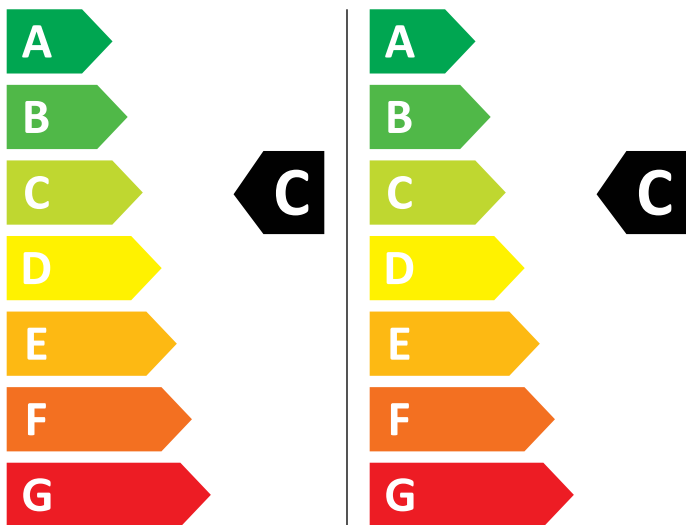

ENERG

AEG

L9WBC61B 914600307

252 kWh / 

68 kWh / 

6,0 kg

10,0 kg

50 L