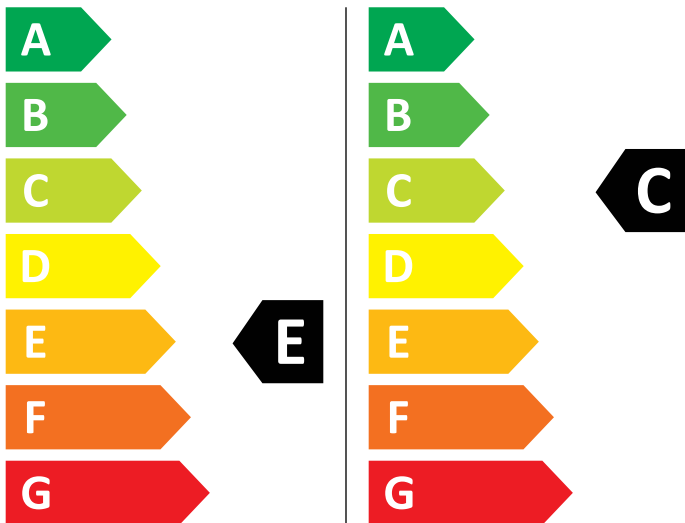

ENERG

AEG

L7WBG049S 914610205

325 kWh/100

65 kWh/100

5,0 kg

9,0 kg

67 L